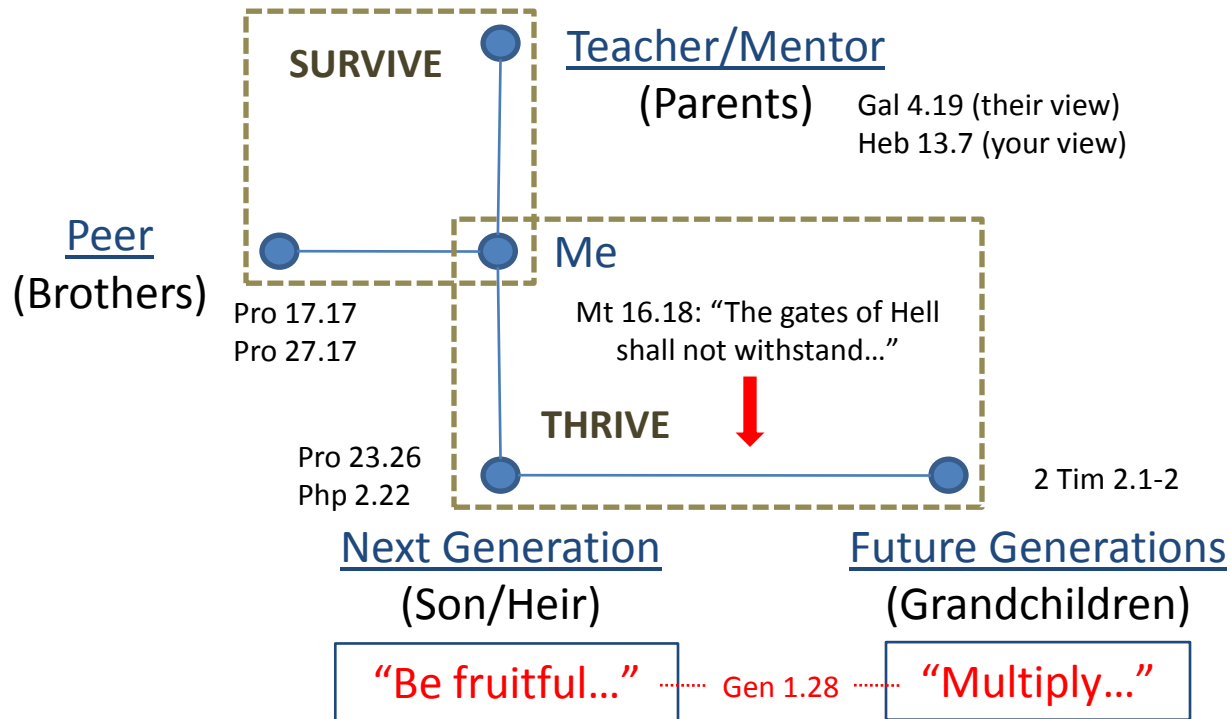

Survive & Thrive as a Follower of Jesus

Mt 22.36-40 – It's about relationships: God and People (Dt 4.9-10)

1. Identify your *Peers*. Identify your *Teacher/Mentor*. Give yourself to these relationships!
2. We are designed to *thrive*, not merely *survive*! Advance the gospel (son/heir) and expand the kingdom (future generations).